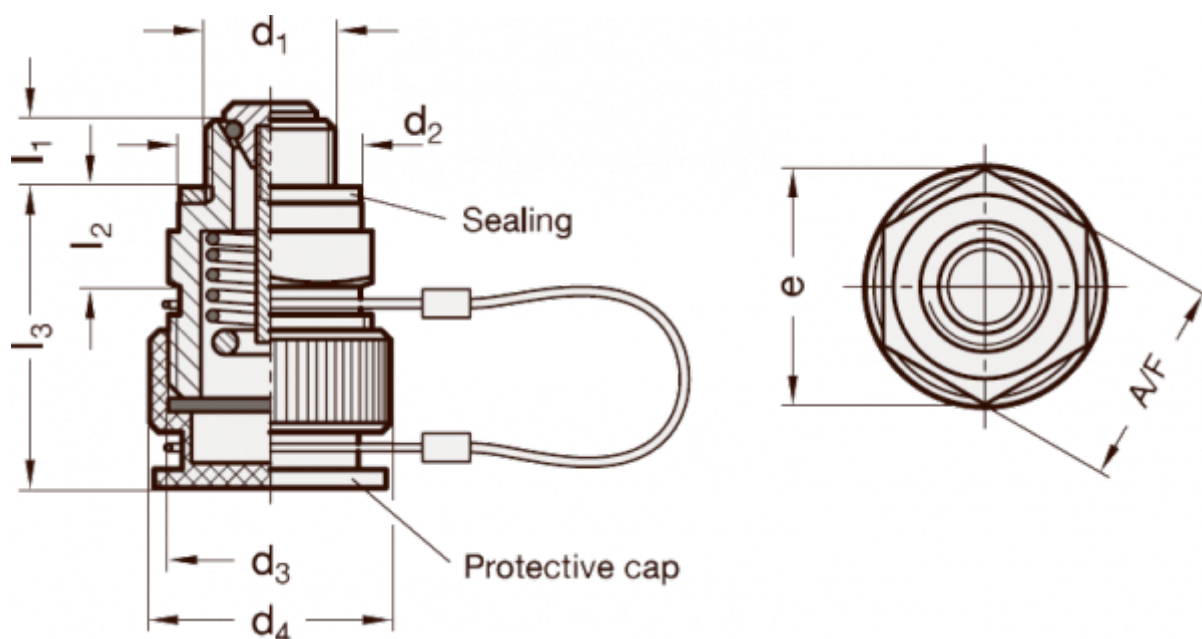

Data Sheet

Article number: 20880M2615MSK

Description: E+G
Oil drain valve GN 880-M26x1.5-MS-K

Measures

A/F	= 32
d2	= 32
d4	= 30
e	= 37
L1	= 9
L2	= 12
L3	= 32
Thread d1	= M26x1.5

Thread d3 = M26x1.5